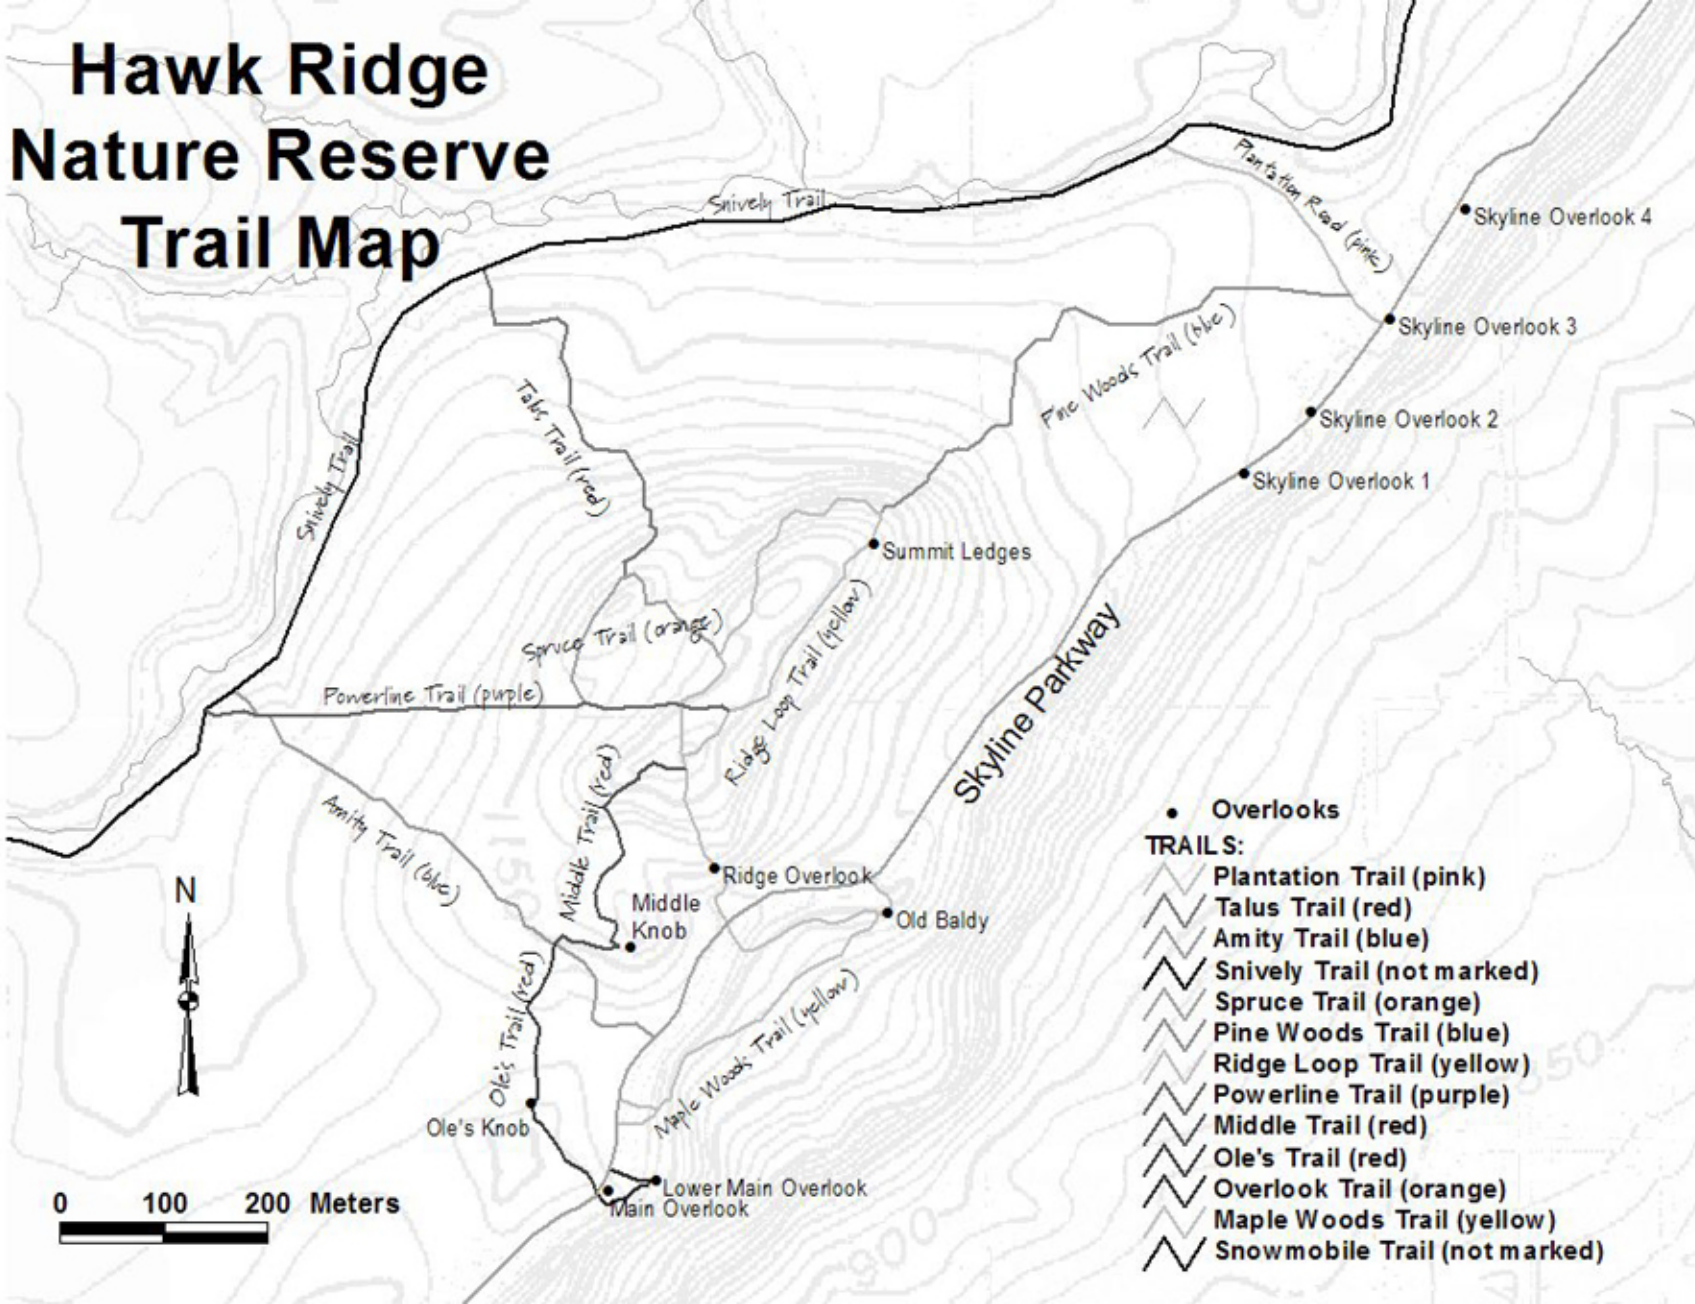

Hawk Ridge Nature Reserve Trail Map

- Overlooks
- TRAILS:**
- ↗ Plantation Trail (pink)
- ↗ Talus Trail (red)
- ↗ Amity Trail (blue)
- ↗ Snively Trail (not marked)
- ↗ Spruce Trail (orange)
- ↗ Pine Woods Trail (blue)
- ↗ Ridge Loop Trail (yellow)
- ↗ Powerline Trail (purple)
- ↗ Middle Trail (red)
- ↗ Ole's Trail (red)
- ↗ Overlook Trail (orange)
- ↗ Maple Woods Trail (yellow)
- ↗ Snowmobile Trail (not marked)